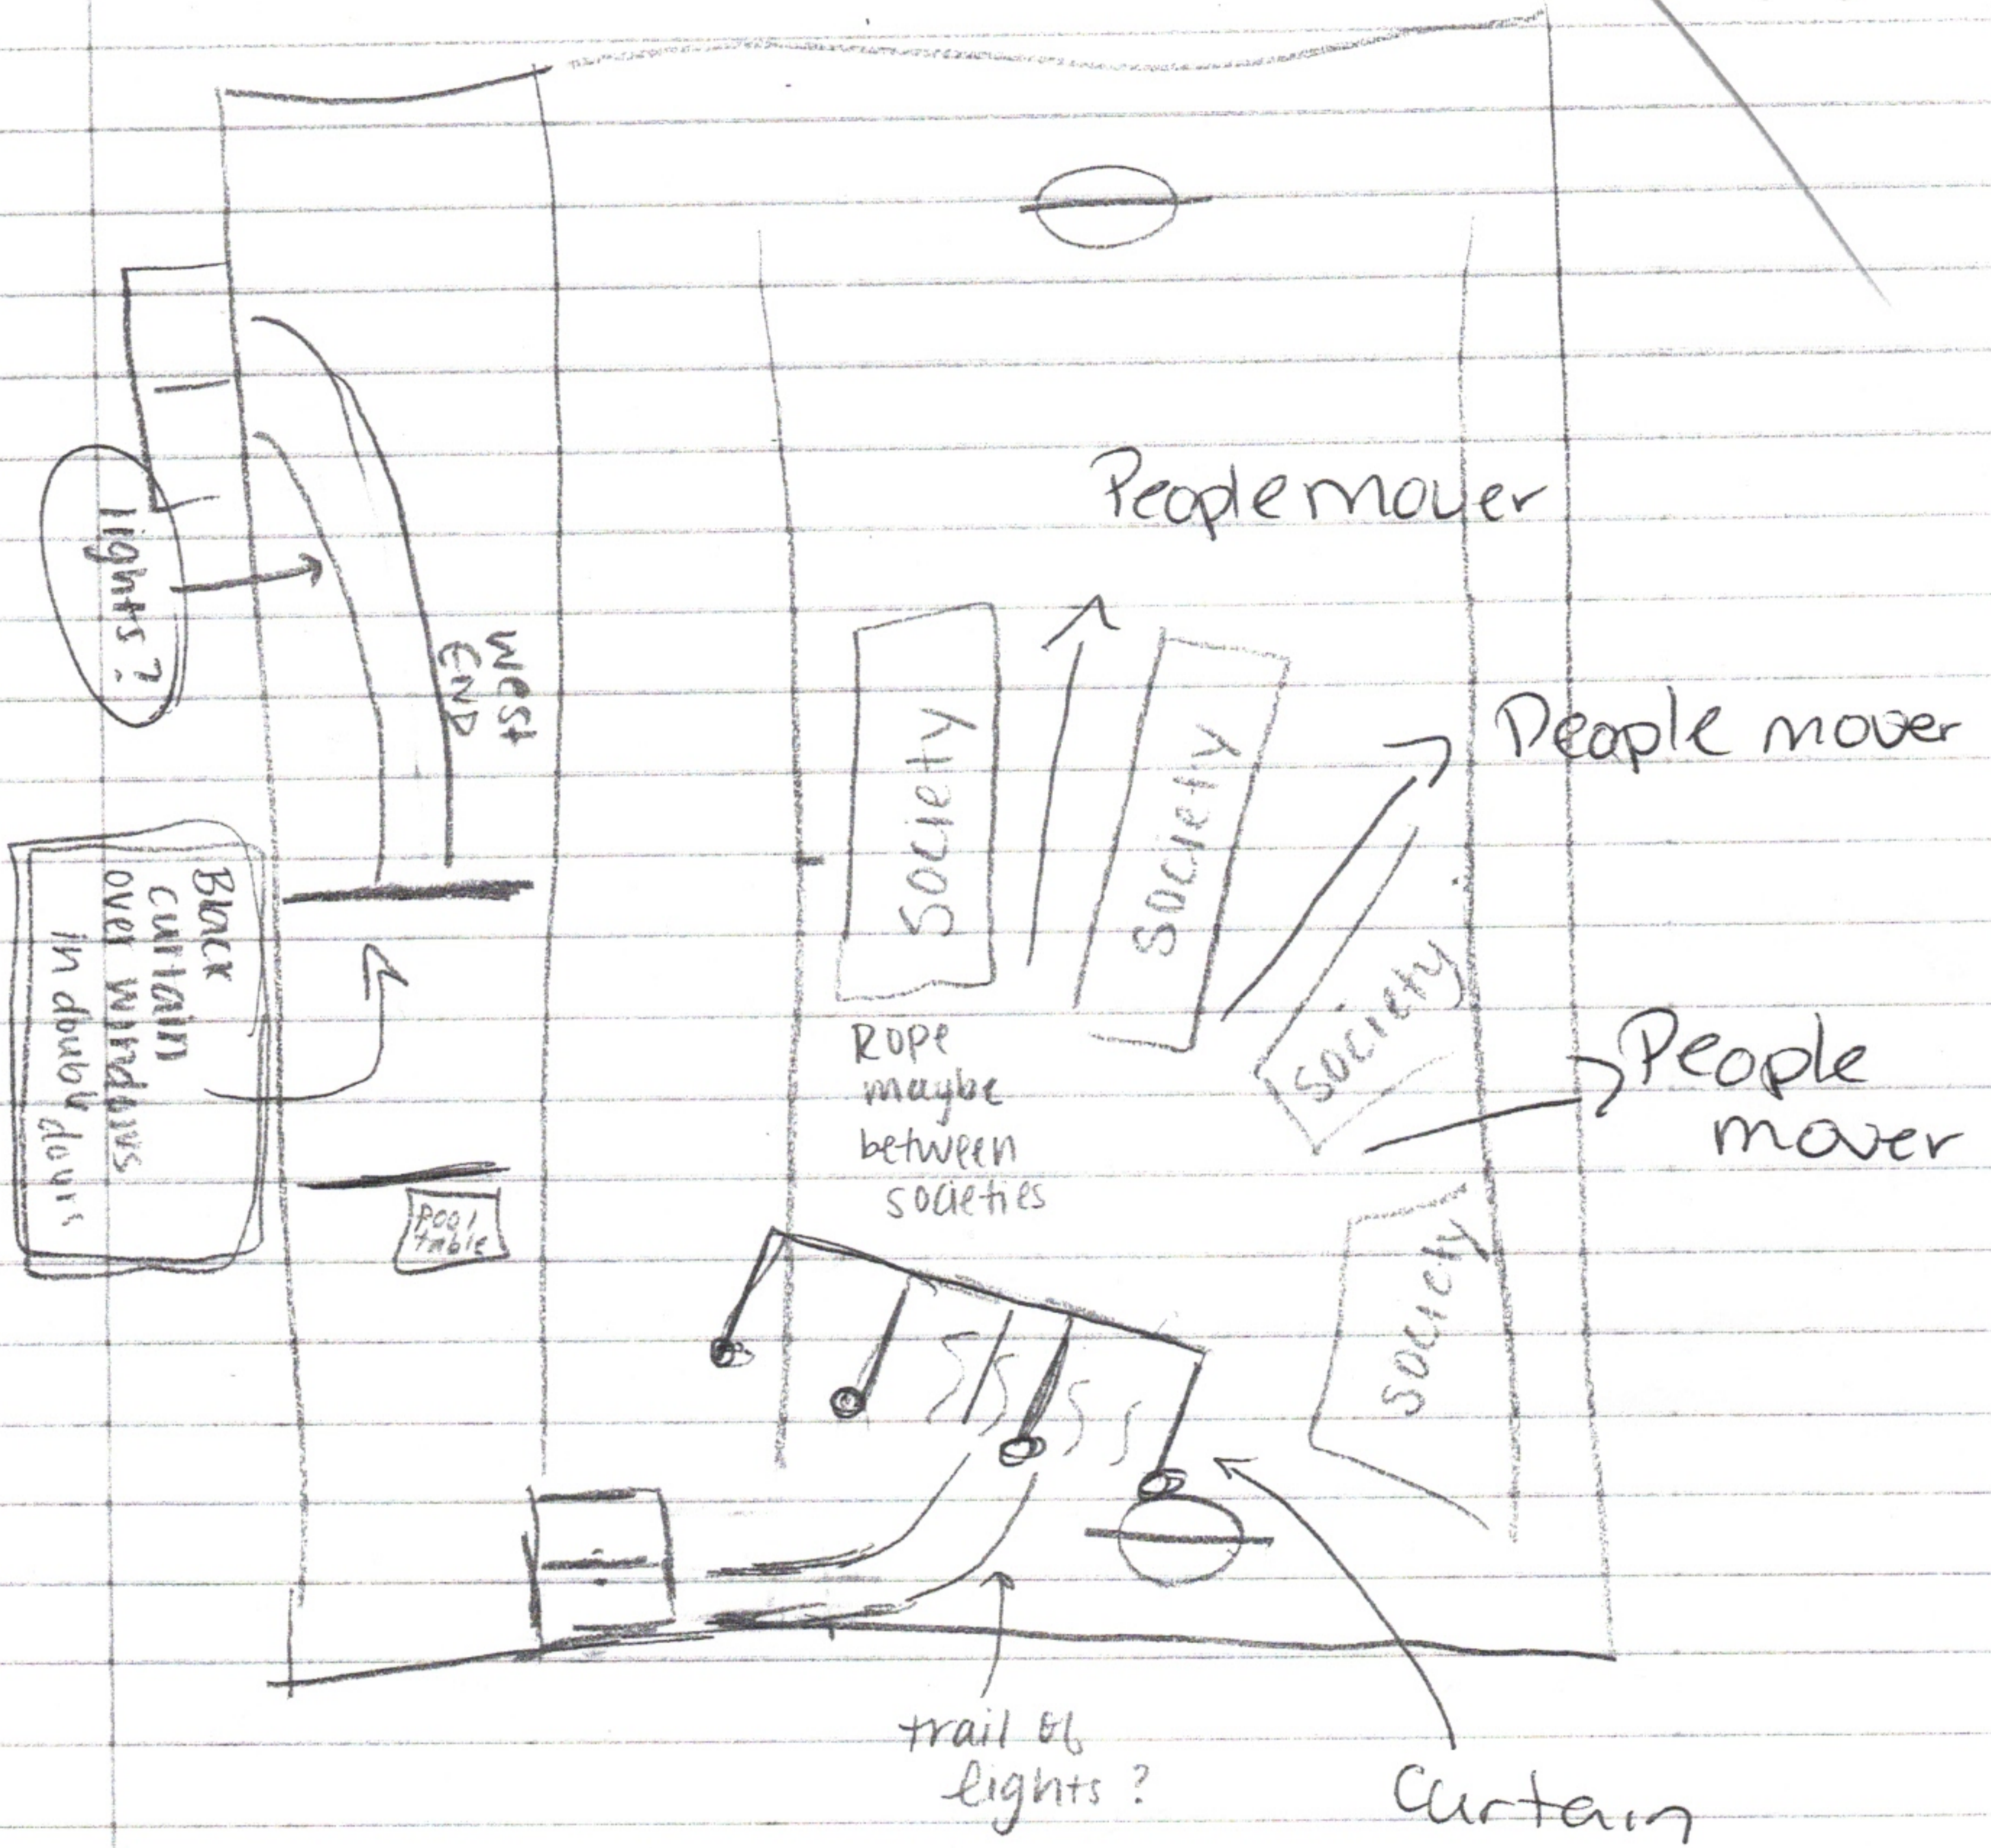

Kush Gym-Setup Request

*Approved Setup

*PDR -> cleared out, w/ Bistro tables + Foyer Comfy chairs Added

Senior
Auditorium
Rush Night

Stage

* # of chairs depends on # of
Students in each Society &
Freshman New
Student

Exit

Society

FRESHMAN + New Student
#

Society

Society

Society

Entry

.....